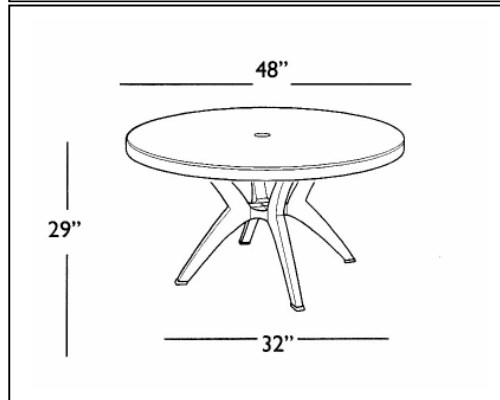

NATIONAL OUTDOOR FURNITURE, INC.

P.O. Box 296 Riverhead, NY 11901
Toll-Free Phone: 1-888-663-4621
Phone: 631-369-9099 Fax: 631-207-8312
Email: nofinc@optonline.net
www.outdoorchaise.com

NATIONAL OUTDOOR FURNITURE, INC.

P.O. Box 325 Pomfret Center, Ct 06259
Toll-Free Phone: 1-888-516-8873
Phone: 1-860-974-9996 Fax: 516-706-1901
Email: nofinc@earthlink.net
www.outdoorchaise.com